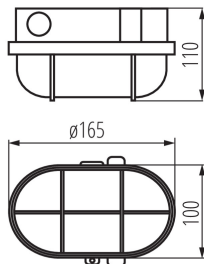

Bulkhead fixture

5905339705228

Kanlux MILO is a classic channel luminaire used usually in technical rooms, garages, basements, staircases, corridors, etc. The luminaire has a metal (7040T) or plastic (7040T/P) protective mesh which protects the shade from mechanical damage.

GENERAL DATA:

Colour: grey

Place of assembly: wall mounted, ceiling mounted

Place of application: Indoors and outdoors

Minimum distance from the illuminated object: 0,5m

Replaceable light source: yes

Length [mm]: 165

Width [mm]: 100

Height [mm]: 110

TECHNICAL DATA:

Rated voltage [V]: 220-240 AC

Rated frequency [Hz]: 50/60

Maximum power [W]: max 60

Class of protection against electric shock: II

Lampshade material: glass

Light source: GLS/CFL/LED

Cap: E27

The fixture is adapted to the light sources of the following energy classes: A++,A+,A,B,C,D,E

Enclosure material: plastic

Connection type: Terminal block

Range of sections of wires used [mm²]: 1-1,5

IK class: 06

IP class: 54

LOGISTIC DATA:

Unit of measurement: unit

Packaging method: 12

Number of units in the packaging: 12

Net unit weight [g]: 420

Grammage [g]: 450

Length of a unit pack [cm]: 18

Width of a unit pack [cm]: 13

Height of a unit pack [cm]: 12

Weight of a cardboard box [kg]: 5.4

Width of a cardboard box [cm]: 18

Height of a cardboard box [cm]: 35

Length of a cardboard box [cm] : 48