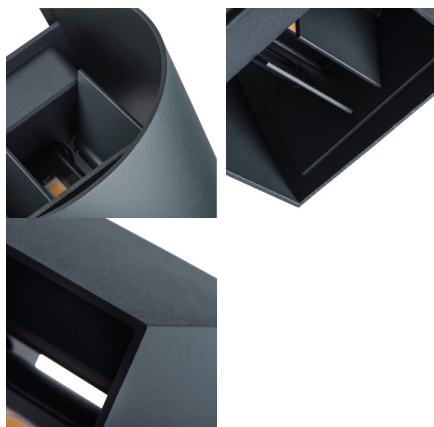

Facade luminaire

5905339289933

The main advantage of the Kanlux REKA LED is an interesting visual effect, which the lamp creates when switched on, as well as the free luminous flux adjustment by means of masking flaps. The Kanlux REKA LED can be used for building-facade lighting.

GENERAL DATA:

Colour: white
Place of assembly: wall mounted
Place of application: Indoors and outdoors
Minimum distance from the illuminated object: 0,5m
Compatible with a dimmer: no
Wykrywanie ruchu: no
Replaceable light source: no
Fixture lighting direction: up and down
Length [mm]: 135
Width [mm]: 115
Height [mm]: 100
Integrated LED light source: yes

TECHNICAL DATA:

Rated voltage [V]: 220-240 AC
Rated frequency [Hz]: 50/60
Maximum power [W]: 7
Class of protection against electric shock: I
Diode type: LED COB
Luminous flux [lm]: max 510
Colour temperature: white
Colour temperature [K]: 4000
Colour uniformity [SDCM]: ≤6
Colour-rendering index Ra: ≥80
Service life [h]: 30000
Number of on/off cycles: ≥20000
Lighting angle [°]: max 90
Ambient temperature range to which the product can be exposed: -15÷35
Enclosure material: aluminum alloy
Connection type: Bolt terminal block
Range of sections of wires used [mm²]: 1
The fixture set includes built-in LED's with the following energy classes: A++,A+,A
Lamp-heating time [s]: ≤1
Lamp-ignition time [s]: ≤0,5
IP class: 54