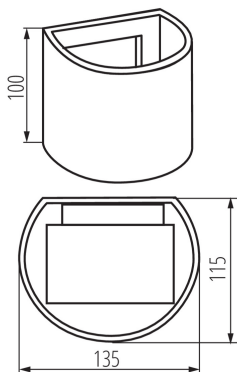

Facade luminaire

5905339289933

The main advantage of the Kanlux REKA LED is an interesting visual effect, which the lamp creates when switched on, as well as the free luminous flux adjustment by means of masking flaps. The Kanlux REKA LED can be used for building-facade lighting.

GENERAL DATA:

Colour: white
Place of assembly: wall mounted
Place of application: Indoors and outdoors
Minimum distance from the illuminated object: 0,5m
Compatible with a dimmer: no
Wykrywanie ruchu: no
Replaceable light source: no
Fixture lighting direction: up and down
Length [mm]: 135
Width [mm]: 115
Height [mm]: 100
Integrated LED light source: yes

TECHNICAL DATA:

Rated voltage [V]: 220-240 AC
Rated frequency [Hz]: 50/60
Maximum power [W]: 7
Class of protection against electric shock: I
Diode type: LED COB
Luminous flux [lm]: max 510
Colour temperature: white
Colour temperature [K]: 4000
Colour uniformity [SDCM]: ≤6
Colour-rendering index Ra: ≥80
Service life [h]: 30000
Number of on/off cycles: ≥20000
Lighting angle [°]: max 90
Ambient temperature range to which the product can be exposed: -15÷35
Enclosure material: aluminum alloy
Connection type: Bolt terminal block
Range of sections of wires used [mm²]: 1
The fixture set includes built-in LED's with the following energy classes: A++,A+,A
Lamp-heating time [s]: ≤1
Lamp-ignition time [s]: ≤0,5
IP class: 54

LOGISTIC DATA:

Date of issue: 26.06.2020, 22:48

We reserve the right to make technical changes. The data contained in this material are not legally binding.
Photometry: the results obtained from testing were from a specific sample.