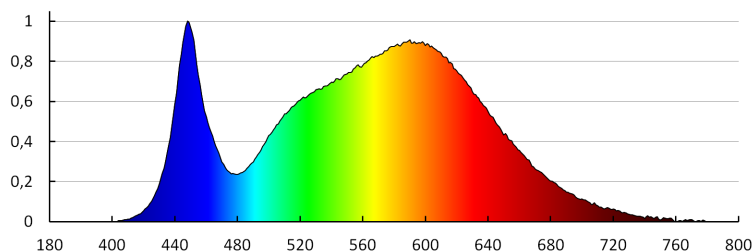

ADDITIONAL INFORMATION:

- Beam-angle adjustment

KANLUX S.A. (kat 28993) REKA LED EL 7W-O-W / LDC (Polar)