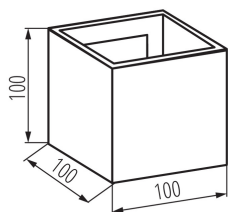

Facade luminaire

5905339289926

The main advantage of the Kanlux REKA LED is an interesting visual effect, which the lamp creates when switched on, as well as the free luminous flux adjustment by means of masking flaps. The Kanlux REKA LED can be used for building-facade lighting.

GENERAL DATA:

Colour: white
Place of assembly: wall mounted
Place of application: Indoors and outdoors
Minimum distance from the illuminated object: 0,5m
Compatible with a dimmer: no
Wykrywanie ruchu: no
Replaceable light source: no
Fixture lighting direction: up and down
Length [mm]: 100
Width [mm]: 100
Height [mm]: 100
Integrated LED light source: yes

TECHNICAL DATA:

Rated voltage [V]: 220-240 AC
Rated frequency [Hz]: 50/60
Maximum power [W]: 7
Class of protection against electric shock: I
Diode type: LED COB
Luminous flux [lm]: max 500
Colour temperature: white
Colour temperature [K]: 4000
Colour uniformity [SDCM]: ≤6
Colour-rendering index Ra: ≥80
Service life [h]: 30000
Number of on/off cycles: ≥20000
Lighting angle [°]: max 90
Ambient temperature range to which the product can be exposed: -15÷35
Enclosure material: aluminum alloy
Connection type: Bolt terminal block
Range of sections of wires used [mm²]: 1
The fixture set includes built-in LED's with the following energy classes: A++,A+,A
Lamp-heating time [s]: ≤1
Lamp-ignition time [s]: ≤0,5
IP class: 54

LOGISTIC DATA: