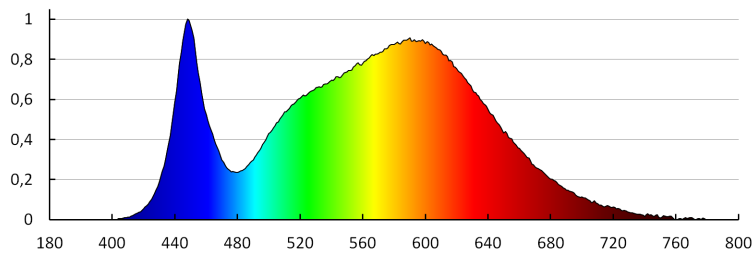

ADDITIONAL INFORMATION:

- Beam-angle adjustment