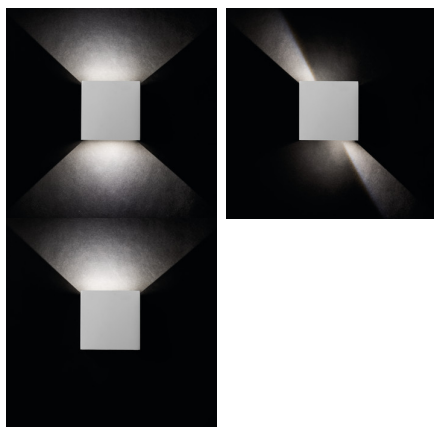

Facade luminaire

5905339289926

The main advantage of the Kanlux REKA LED is an interesting visual effect, which the lamp creates when switched on, as well as the free luminous flux adjustment by means of masking flaps. The Kanlux REKA LED can be used for building-facade lighting.

GENERAL DATA:

Colour: white
Place of assembly: wall mounted
Place of application: Indoors and outdoors
Minimum distance from the illuminated object: 0,5m
Compatible with a dimmer: no
Wykrywanie ruchu: no
Replaceable light source: no
Fixture lighting direction: up and down
Length [mm]: 100
Width [mm]: 100
Height [mm]: 100
Integrated LED light source: yes

TECHNICAL DATA:

Rated voltage [V]: 220-240 AC
Rated frequency [Hz]: 50/60
Maximum power [W]: 7
Class of protection against electric shock: I
Diode type: LED COB
Luminous flux [lm]: max 500
Colour temperature: white
Colour temperature [K]: 4000
Colour uniformity [SDCM]: ≤6
Colour-rendering index Ra: ≥80
Service life [h]: 30000
Number of on/off cycles: ≥20000
Lighting angle [°]: max 90
Ambient temperature range to which the product can be exposed: -15÷35
Enclosure material: aluminum alloy
Connection type: Bolt terminal block
Range of sections of wires used [mm²]: 1
The fixture set includes built-in LED's with the following energy classes: A++,A+,A
Lamp-heating time [s]: ≤1
Lamp-ignition time [s]: ≤0,5
IP class: 54