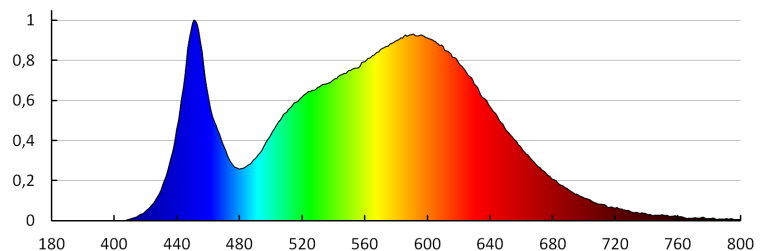

LOGISTIC DATA:

Unit of measurement: unit

Packaging method: 10

Number of units in the secondary packaging: 1

Number of units in the packaging: 10

Net unit weight [g]: 434

Grammage [g]: 591

Length of a unit pack [cm]: 22.5

Width of a unit pack [cm]: 6

Height of a unit pack [cm]: 23

Weight of a cardboard box [kg]: 5.91

Width of a cardboard box [cm]: 32.5

Height of a cardboard box [cm]: 25

Length of a cardboard box [cm]: 47

Volume of a cardboard box [m³]: 0.038188

KANLUX S.A. (kat 32944) BENO 18W NW-O-SE W / LDC (Polar)