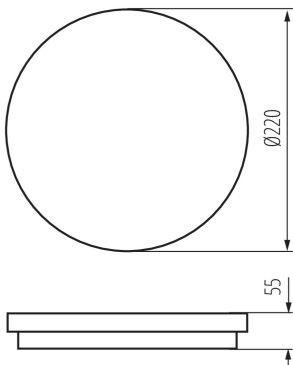

32944 BENO 18W NW-O-SE W

Ceiling-mounted LED light fitting

5905339329448

Kanlux BENO luminaries that's unique design and unique light effect. They were created on the basis of individual order of Kanlux, and their designs were registered by us at the patent office. Kanlux BENO LED also provides high weather resistance (IP54), quick and easy installation on the ceiling or wall, and Beno is equipped with the adjustable movement sensor. Kanlux BENO LED is a multifunctional fitting, which due to its design and its technical aspects, we can apply practically anywhere.

GENERAL DATA:

Colour: white

Place of assembly: wall mounted, ceiling mounted

Place of application: Indoors and outdoors

Minimum distance from the illuminated object: 0,5m

Compatible with a dimmer: no

Wykrywanie ruchu: yes

Replaceable light source: no

Height [mm]: 55

Diameter [mm]: 220

Sensitivity regulation: yes

Integrated LED light source: yes

TECHNICAL DATA:

Rated voltage [V]: 220-240 AC

Rated frequency [Hz]: 50

Maximum power [W]: 18

Class of protection against electric shock: II

Lampshade material: plastic

Diode type: LED SMD

Luminous flux [lm]: 1550

Colour temperature: white

Colour temperature [K]: 4000

Colour uniformity [SDCM]: ≤6

Colour-rendering index Ra: ≥80

Service life [h]: 20000

Number of on/off cycles: ≥20000

Lighting angle [°]: 110

Luminous efficiency of the lamp [lm/W]: 86

Ambient temperature range to which the product can be exposed: -15÷35

Enclosure material: plastic

Sensor type: microwave

Connection type: Self-clamping block

Range of sections of wires used [mm²]: 0,5÷1,5

The fixture set includes built-in LED's with the following energy classes: A++,A+,A

Sensor-operation time [second-minute]: 5-5

Lamp-heating time [s]: ≤1