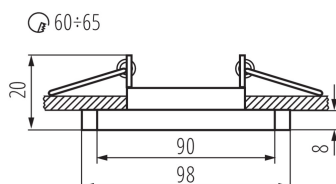

Ring for spotlight fittings

5905339267153

A wide range of the Kanlux MORTA holder models will allow making very original arrangements in each house. Kanlux MORTA meet expectations of everyone that highly values products of high quality, characterized by attractive and original design.

GENERAL DATA:

Colour: black
Necessity of using self-shielding lamps: yes
Place of assembly: Recessed mount in the ceiling
Place of application: Indoors
Minimum distance from the illuminated object: 0,5m
Decorative ring without a ceramic frame: yes
Replaceable light source: yes
The product is not suitable to be covered with a heat-insulating material: yes
Light source included: no
Length [mm]: 98
Width [mm]: 90
Height [mm]: 20
Assembly hole [mm]: Ø60-65

TECHNICAL DATA:

Rated voltage [V]: 12 AC; 12 DC; 220-240 AC
Maximum power [W]: max 35
Class of protection against electric shock: II/III
Light source: MR16/PAR16
Cap: Gx5,3/GU10
Ambient temperature range to which the product can be exposed: 5÷25
The fixture is adapted to the light sources of the following energy classes: A++,A+,A,B,C,D,E
Enclosure material: glass
Lighting-fixture angle regulation: none
IP class: 20

LOGISTIC DATA:

Unit of measurement: unit
Packaging method: 50
Number of units in the secondary packaging: 1
Number of units in the packaging: 50
Net unit weight [g]: 94
Grammage [g]: 124
Length of a unit pack [cm]: 10
Width of a unit pack [cm]: 2.5