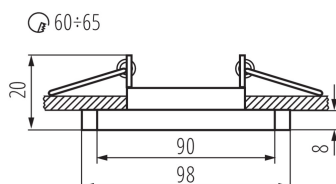

Ring for spotlight fittings

5905339267146

A wide range of the Kanlux MORTA holder models will allow making very original arrangements in each house. Kanlux MORTA meet expectations of everyone that highly values products of high quality, characterized by attractive and original design.

GENERAL DATA:

Colour: silver

Necessity of using self-shielding lamps: yes

Place of assembly: Recessed mount in the ceiling

Place of application: Indoors

Minimum distance from the illuminated object: 0,5m

Decorative ring without a ceramic frame: yes

Replaceable light source: yes

The product is not suitable to be covered with a heat-insulating material: yes

Light source included: no

Length [mm]: 98

Width [mm]: 90

Height [mm]: 20

Assembly hole [mm]: Ø60-65

TECHNICAL DATA:

Rated voltage [V]: 12 AC; 12 DC; 220-240 AC

Maximum power [W]: max 35

Class of protection against electric shock: II/III

Light source: MR16/PAR16

Cap: Gx5,3/GU10

Ambient temperature range to which the product can be exposed: 5÷25

The fixture is adapted to the light sources of the following energy classes: A++,A+,A,B,C,D,E

Enclosure material: glass

Lighting-fixture angle regulation: none

IP class: 20

LOGISTIC DATA:

Unit of measurement: unit

Packaging method: 50

Number of units in the secondary packaging: 1

Number of units in the packaging: 50

Net unit weight [g]: 94

Grammage [g]: 124

Length of a unit pack [cm]: 10

Width of a unit pack [cm]: 2.5