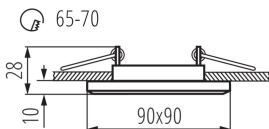

5905339185105

GENERAL DATA:

Colour: black

Necessity of using self-shielding lamps: yes

Place of assembly: Recessed mount in the ceiling

Place of application: Indoors

Minimum distance from the illuminated object: 0,5m

Length [mm]: 90

Width [mm]: 90

Height [mm]: 28

Assembly hole [mm]: Ø65-70

Wire length [m]: 0.12

TECHNICAL DATA:

Rated voltage [V]: 12 AC; 12 DC

Maximum power [W]: max 50

Enclosure material: glass

Connection type: Free cable ends

Wire diameter [mm²]: 0.75

Lighting-fixture angle regulation: none

IP class: 20

LOGISTIC DATA:

Unit of measurement: unit

Packaging method: 50