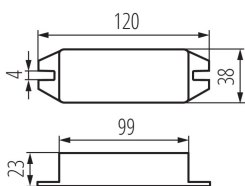

## 22143 CTRL 12/24V 10A RGBW

Controller for LED tapes

5905339221438

### TECHNICAL DATA:

**Rated voltage [V]:** 12 DC; 24 DC

**Rated current [A]:** max 10

**Class of protection against electric shock:** III

**Material:** plastic

**Connection type:** Terminal block

**IP class:** 20