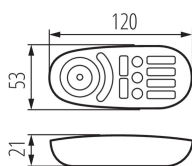

22146 REMOTE RGBW

Controller for LED tapes

5905339221469

GENERAL DATA:

Colour: white

Control: Wi-Fi 2,4 GHz

Length [mm]: 120

Width [mm]: 53

Height [mm]: 21

TECHNICAL DATA:

Rated voltage [V]: 2 x 1,5 DC

Class of protection against electric shock: III

Material: plastic

Transmitter batteries: 2 x AAA

IP class: 20

Range [m]: max 30

LOGISTIC DATA:

Unit of measurement: unit

Packaging method: 200

Number of units in the secondary packaging: 1

Number of units in the packaging: 200

Net unit weight [g]: 52

Grammage [g]: 77.25

Length of a unit pack [cm]: 6