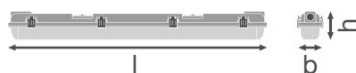

Light technical data

Beam angle	105.00 °
------------	----------

Dimensions & weight

Length	651.0 mm
Width	64.0 mm
Height	75.0 mm
Product weight	600.00 g

Colors & materials

Body material	Polycarbonate (PC)
Product color	Gray
Housing color	Gray
Cover material	Polycarbonate (PC)