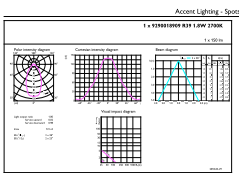

LEDspot CorePro 1.8-30W E14 R39 827 36D ND