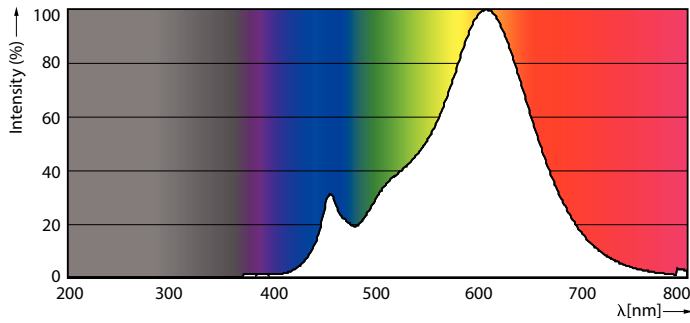

Photometric data

LEDspot CorePro 1.8-30W E14 R39 827 36D ND