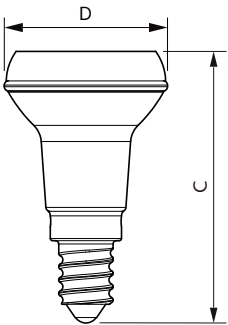

### Product data

General Information	
Cap base	E14 [ E14]
EU RoHS compliant	Yes
Nominal lifetime (nom.)	15000 h
Switching cycle	50,000X
Technical type	1.8-30W
Light Technical	
Colour Code	827 [ CCT of 2,700 K]
Beam Angle (Nom)	36 °
Luminous flux (nom.)	150 lm
Luminous intensity (nom.)	250 cd
Colour designation	Warm white (WW)
Correlated Colour Temperature (Nom)	2700 K
Luminous efficacy (rated) (nom.)	83.00 lm/W
Colour consistency	<6
Colour rendering index (nom.)	80
LLMF at end of nominal lifetime (nom.)	70 %
Luminous flux in 90° cone (rated)	150 lm

## Dimensional drawing

R39 3-30W 150lm 36D 2700K E14 No

Product	D	C
CoreProLEDspot ND1.8-30W R39 E14 827 36D	39 mm	65 mm