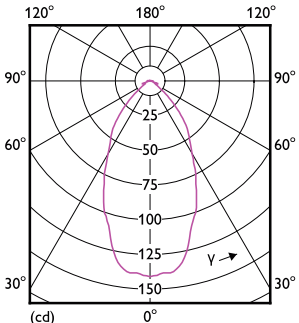

### Product data

General Information	
Cap base	E14 [ E14]
EU RoHS compliant	Yes
Nominal lifetime (nom.)	15000 h
Switching cycle	50,000X
Technical type	1.8-30W
Light Technical	
Colour Code	827 [ CCT of 2,700 K]
Beam Angle (Nom)	36 °
Luminous flux (nom.)	150 lm
Luminous intensity (nom.)	250 cd
Colour designation	Warm white (WW)
Correlated Colour Temperature (Nom)	2700 K
Luminous efficacy (rated) (nom.)	83.00 lm/W
Colour consistency	<6
Colour rendering index (nom.)	80
LLMF at end of nominal lifetime (nom.)	70 %
Luminous flux in 90° cone (rated)	150 lm

## Dimensional drawing

R39 3-30W 150lm 36D 2700K E14 No

Product	D	C
CoreProLEDspot ND1.8-30W R39 E14 827 36D	39 mm	65 mm

## Photometric data

LEDspot CorePro 1.8-30W E14 R39 827 36D ND

LEDspot CorePro 1.8-30W E14 R39 827 36D ND

LEDspot CorePro 1.8-30W E14 R39 827 36D ND