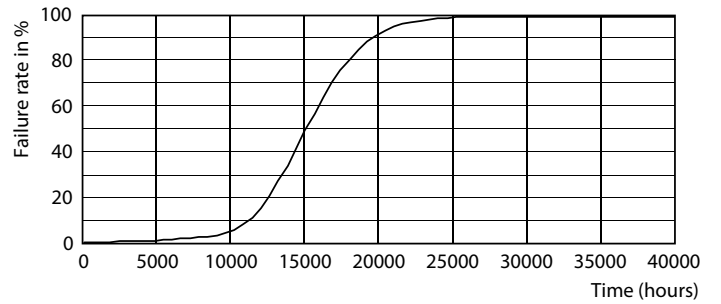

LEDspot CorePro 1.8-30W E14 R39 827 36D ND