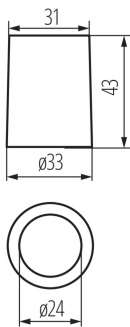

### GENERAL DATA:

**Colour:** grey  
**Installation method:** directly  
**Height [mm]:** 43

### TECHNICAL DATA:

**Rated voltage [V]:** 250 AC  
**Rated current [A]:** 2  
**Rated frequency [Hz]:** 50/60  
**Cap:** E14  
**Connection type:** Bolt terminal block  
**Type:** E14  
**Maximum operating temperature [°C]:** 180  
**IP class:** 00

### LOGISTIC DATA:

**Unit of measurement:** unit  
**Packaging method:** 20  
**Number of units in the secondary packaging:** 20  
**Number of units in the packaging:** 400  
**Net unit weight [g]:** 50  
**Grammage [g]:** 52  
**Length of a unit pack [cm]:** 3.5  
**Width of a unit pack [cm]:** 3.5  
**Height of a unit pack [cm]:** 4.5  
**Weight of a cardboard box [kg]:** 20.8  
**Width of a cardboard box [cm]:** 29  
**Height of a cardboard box [cm]:** 26  
**Length of a cardboard box [cm]:** 36  
**Volume of a cardboard box [m<sup>3</sup>]:** 0.027144