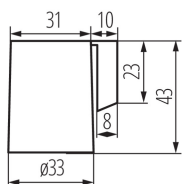

Light source fitting

5905339021731

GENERAL DATA:

Colour: grey

Installation method: using a support

Height [mm]: 47

TECHNICAL DATA:

Rated voltage [V]: 250 AC

Rated current [A]: 2

Rated frequency [Hz]: 50/60

Cap: E14

Connection type: Bolt terminal block

Type: E14

Maximum operating temperature [°C]: 180

IP class: 00

LOGISTIC DATA:

Unit of measurement: unit

Packaging method: 20

Number of units in the secondary packaging: 20

Number of units in the packaging: 400

Net unit weight [g]: 55

Grammage [g]: 57.5

Length of a unit pack [cm]: 3.5

Width of a unit pack [cm]: 4.5

Height of a unit pack [cm]: 5

Weight of a cardboard box [kg]: 23

Width of a cardboard box [cm]: 33

Height of a cardboard box [cm]: 27

Length of a cardboard box [cm]: 39

Volume of a cardboard box [m³]: 0.034749