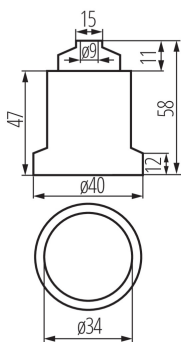

### GENERAL DATA:

**Colour:** grey

**Installation method:** directly

**Height [mm]:** 47

### TECHNICAL DATA:

**Rated voltage [V]:** 250 AC

**Rated current [A]:** 4

**Rated frequency [Hz]:** 50/60

**Cap:** E27

**Connection type:** Terminal block

**Type:** E27

**Maximum operating temperature [°C]:** 180

**Length of a unit pack [cm]:** 4

**Width of a unit pack [cm]:** 4

**Height of a unit pack [cm]:** 5.5

**Weight of a cardboard box [kg]:** 23.5

**Width of a cardboard box [cm]:** 34

**Height of a cardboard box [cm]:** 32