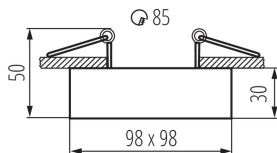

28780 MINI GORD DLP-50-W

Ring for spotlight fittings

5905339287809

The Mini version of the Kanlux GORD fixtures. A perfect alternative for people who want to use surface-mounted fixtures in a suspended ceiling, because the manner of installation is the same as for recessed-eyelet fixtures. An additional advantage is the angular adjustment of the MINI BORD fixtures within the range of 30°.

GENERAL DATA:

Colour: white

Necessity of using self-shielding lamps: yes

Place of assembly: Recessed mount in the ceiling

Place of application: Indoors

Minimum distance from the illuminated object: 0,5m

Decorative ring without a ceramic frame: yes

Replaceable light source: yes

The product is not suitable to be covered with a heat-insulating material: yes

Light source included: no

Length [mm]: 98

Width [mm]: 98

Height [mm]: 50

Assembly hole [mm]: Ø85

TECHNICAL DATA:

28780 MINI GORD DLP-50-W

Ring for spotlight fittings

Length of a unit pack [cm]: 12.5

Width of a unit pack [cm]: 10.5

Height of a unit pack [cm]: 5.5

Weight of a cardboard box [kg]: 15.1

Width of a cardboard box [cm]: 22