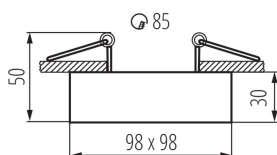

## 28781 MINI GORD DLP-50-B

Ring for spotlight fittings

5905339287816

The Mini version of the GORD fixtures. A perfect alternative for people who want to use surface-mounted fixtures in a suspended ceiling, because the manner of installation is the same as for recessed-eyelet fixtures. An additional advantage is the angular adjustment of the MINI GORD fixtures within the range of 30°.

### GENERAL DATA:

**Colour:** black

**Necessity of using self-shielding lamps:** yes

**Place of assembly:** Recessed mount in the ceiling

**Place of application:** Indoors

**Minimum distance from the illuminated object:** 0,5m

**Decorative ring without a ceramic frame:** yes

**Replaceable light source:** yes

**The product is not suitable to be covered with a heat-insulating material:** yes

**Light source included:** no

**Length [mm]:** 98

**Width [mm]:** 98

**Height [mm]:** 50

**Assembly hole [mm]:** Ø85