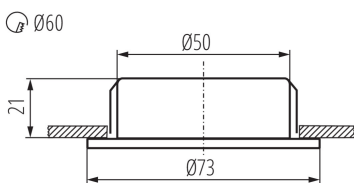

19761 GAVI LED18 SMD-WW-C/M

LED spotlight fitting for furniture units

5905339197610

Kanlux GAVI LED are furniture fittings made of glass and steel. Unpretentious colour scheme allows them to discretely fit into the place of assembly. Kanlux GAVI LED holders have an integrated source of light

GENERAL DATA:

Colour: chrome matte
Place of assembly: Recessed mount in the ceiling
Place of application: Indoors
Minimum distance from the illuminated object: 0,1m
Compatible with a dimmer: no
Replaceable light source: no
Diameter [mm]: 73
Assembly hole [mm]: Ø60
Wire length [m]: 0.14
Integrated LED light source: yes

TECHNICAL DATA:

Rated voltage [V]: 12 DC
Maximum power [W]: 0,8
Class of protection against electric shock: III
Diode type: LED SMD
Luminous flux [lm]: 42
Colour temperature: Warm white
Colour temperature [K]: 2800-3200
Colour uniformity [SDCM]: ≤6
Colour-rendering index Ra: ≥80
Service life [h]: 30000
Number of on/off cycles: ≥15000
Ambient temperature range to which the product can be exposed: 5÷25
Enclosure material: steel
Connection type: Free cable ends
The fixture set includes built-in LED's with the following energy classes: A++,A+,A
Lamp-heating time [s]: ≤1
Lamp-ignition time [s]: ≤0,5
IP class: 20

LOGISTIC DATA:

Unit of measurement: unit
Packaging method: 10
Number of units in the secondary packaging: 10
Number of units in the packaging: 100
Net unit weight [g]: 65