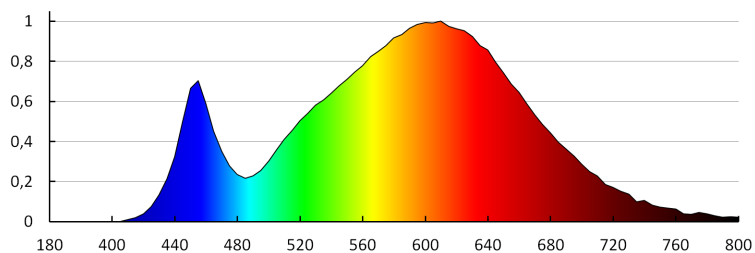

ADDITIONAL INFORMATION:

- an electronic 350-mA DC power supply unit is required for proper functioning, e.g. ADI 350 or RICO available from Kanlux

KANLUX S.A. (kat 19760) GAVI LED18 SMD / Krzywa rozsytu światła (biegunowo)