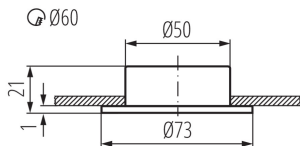

00811 GAVI CT-2116B-C

Spotlight fitting for furniture units

5905339008114

Kanlux GAVI are furniture fittings made of glass and steel. Unpretentious colour scheme allows them to discretely fit into the place of assembly.

GENERAL DATA:

Colour: chrome
Place of assembly: Recessed mount in the ceiling
Place of application: Indoors
Minimum distance from the illuminated object: 0,5m
Replaceable light source: yes
Light source included: no
Diameter [mm]: 73
Assembly hole [mm]: Ø60

TECHNICAL DATA:

Rated voltage [V]: 12 AC; 12 DC
Maximum power [W]: max 20
Class of protection against electric shock: III
Cap: G4
Ambient temperature range to which the product can be exposed: 5÷25
The fixture is adapted to the light sources of the following energy classes: A++,A+,A,B,C,D,E
Enclosure material: steel
Connection type: Free cable ends
IP class: 20

LOGISTIC DATA:

Unit of measurement: unit
Packaging method: 50
Number of units in the secondary packaging: 1
Number of units in the packaging: 50
Net unit weight [g]: 66
Grammage [g]: 90
Length of a unit pack [cm]: 7.5
Width of a unit pack [cm]: 3
Height of a unit pack [cm]: 8
Weight of a cardboard box [kg]: 4.5
Width of a cardboard box [cm]: 17
Height of a cardboard box [cm]: 16
Length of a cardboard box [cm]: 39.5
Volume of a cardboard box [m³]: 0.010744