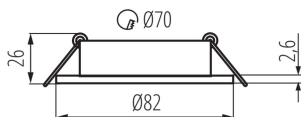

Ceiling-mounted spotlight fitting

5905339224323

Kanlux DALLA is a very carefully made holder for installation inside. It has a movable ring, thanks to which you can adjust the light stream. Its shapes and universal colours allow achieving a modern, discrete effect of elegance.

### GENERAL DATA:

**Colour:** black

**Necessity of using self-shielding lamps:** yes

**Place of assembly:** Recessed mount in the ceiling

**Place of application:** Indoors

**Minimum distance from the illuminated object:** 0,5m