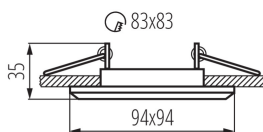

Ring for spotlight fittings

5905339267566

The Kanlux ALREN decorative rings are offered without a frame - you decide on your own whether to add the GZ10 or GX5.3 frame to it. The holders for building in a ceiling work well as additional lighting at homes, in bars and in restaurants, in places where you want to emphasize an arrangement of a room or to display its fragment.

GENERAL DATA:

Colour: chrome matte

Necessity of using self-shielding lamps: yes

Place of assembly: Recessed mount in the ceiling

Place of application: Indoors

Minimum distance from the illuminated object: 0,5m

Decorative ring without a ceramic frame: yes

Replaceable light source: yes

The product is not suitable to be covered with a heat-insulating material: yes

Light source included: no

Length [mm]: 94

Width [mm]: 94

Height [mm]: 35

Assembly hole [mm]: 80x80

TECHNICAL DATA:

Rated voltage [V]: 12 AC; 12 DC; 220-240 AC

Maximum power [W]: max 35

Class of protection against electric shock: II/III

Light source: MR16/PAR16

Cap: Gx5,3/GU10

Ambient temperature range to which the product can be exposed: 5÷25

The fixture is adapted to the light sources of the following energy classes: A++,A+,A,B,C,D,E

Enclosure material: aluminum alloy

Lighting-fixture angle regulation: in one axis

Lighting-fixture angle regulation [°]: 15

IP class: 20

LOGISTIC DATA:

Unit of measurement: unit

Packaging method: 50

Number of units in the secondary packaging: 1

Number of units in the packaging: 50

Net unit weight [g]: 96

Grammage [g]: 129