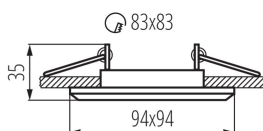

Ring for spotlight fittings

5905339267535

The Kanlux ALREN decorative rings are offered without a frame - you decide on your own whether to add the GZ10 or GX5.3 frame to it. The holders for building in a ceiling work well as additional lighting at homes, in bars and in restaurants, in places where you want to emphasize an arrangement of a room or to display its fragment.

GENERAL DATA:

Colour: matte white

Necessity of using self-shielding lamps: yes

Place of assembly: Recessed mount in the ceiling

Place of application: Indoors

Minimum distance from the illuminated object: 0,5m

Decorative ring without a ceramic frame: yes

Replaceable light source: yes

The product is not suitable to be covered with a heat-insulating material: yes

Light source included: no

Length [mm]: 94

Width [mm]: 94

Height [mm]: 35

Assembly hole [mm]: 80x80

TECHNICAL DATA:

Rated voltage [V]: 12 AC; 12 DC; 220-240 AC

Maximum power [W]: max 35

Class of protection against electric shock: II/III

Light source: MR16/PAR16

Cap: Gx5,3/GU10

Ambient temperature range to which the product can be exposed: 5÷25

The fixture is adapted to the light sources of the following energy classes: A++,A+,A,B,C,D,E

Enclosure material: aluminum alloy

Lighting-fixture angle regulation: in one axis

Lighting-fixture angle regulation [°]: 15

IP class: 20

LOGISTIC DATA:

Unit of measurement: unit

Packaging method: 50

Number of units in the secondary packaging: 1

Number of units in the packaging: 50

Net unit weight [g]: 96

Grammage [g]: 129