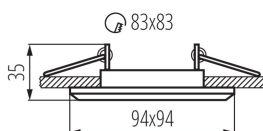

Ring for spotlight fittings

5905339267542

The Kanlux ALREN decorative rings are offered without a frame - you decide on your own whether to add the GZ10 or GX5.3 frame to it. The holders for building in a ceiling work well as additional lighting at homes, in bars and in restaurants, in places where you want to emphasize an arrangement of a room or to display its fragment.

GENERAL DATA:

Colour: black matt

Necessity of using self-shielding lamps: yes

Place of assembly: Recessed mount in the ceiling

Place of application: Indoors

Minimum distance from the illuminated object: 0,5m

Decorative ring without a ceramic frame: yes

Replaceable light source: yes

The product is not suitable to be covered with a heat-insulating material: yes

Light source included: no

Length [mm]: 94

Width [mm]: 94

Height [mm]: 35

Assembly hole [mm]: 80x80

TECHNICAL DATA:

Rated voltage [V]: 12 AC; 12 DC; 220-240 AC

Maximum power [W]: max 35

Class of protection against electric shock: II/III

Light source: MR16/PAR16

Cap: Gx5,3/GU10

Ambient temperature range to which the product can be exposed: 5÷25

The fixture is adapted to the light sources of the following energy classes: A++,A+,A,B,C,D,E

Enclosure material: aluminum alloy

Lighting-fixture angle regulation: in one axis

Lighting-fixture angle regulation [°]: 15

IP class: 20

LOGISTIC DATA:

Unit of measurement: unit

Packaging method: 50

Number of units in the secondary packaging: 1

Number of units in the packaging: 50

Net unit weight [g]: 96

Grammage [g]: 129