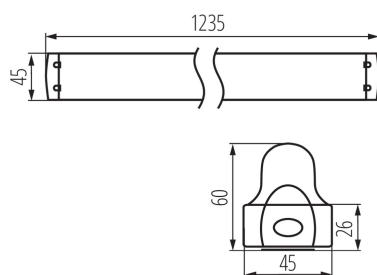

GENERAL DATA:

Colour: white
Place of assembly: ceiling mounted
Place of application: Indoors
Minimum distance from the illuminated object: 0,5m
Replaceable light source: yes
Light source included: no
Power supply of T8 LED fluorescent lamps: Unilateral
Length [mm]: 1235
Width [mm]: 45
Height [mm]: 60.5

TECHNICAL DATA:

Rated voltage [V]: 220-240 AC
Rated frequency [Hz]: 50/60
Maximum power [W]: max 36
Class of protection against electric shock: I
Light source: T8 LED
Cap: G13
Ambient temperature range to which the product can be exposed: 5÷25
The fixture is adapted to the light sources of the following energy classes: A++,A+,A
Enclosure material: Metal, plastic
Connection type: Bolt terminal block
Range of sections of wires used [mm²]: 0,5-2,5
IP class: 20

LOGISTIC DATA:

Unit of measurement: unit
Packaging method: 16
Number of units in the secondary packaging: 1
Number of units in the packaging: 16
Net unit weight [g]: 520
Grammage [g]: 641.88
Length of a unit pack [cm]: 123.5
Width of a unit pack [cm]: 4.5
Height of a unit pack [cm]: 3
Weight of a cardboard box [kg]: 10.27008
Width of a cardboard box [cm]: 21

T8 LED tube linear fittings

Height of a cardboard box [cm]: 13.5
Length of a cardboard box [cm] : 125
Volume of a cardboard box [m³]: 0.035438

ADDITIONAL INFORMATION:

- The fittings are intended for sources T8 LED 220-240 V~; 50/60 Hz with one-sided power supply
- ALDO R equipped with a reflector