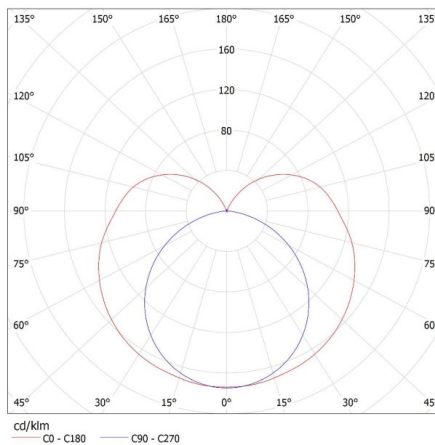

ADDITIONAL INFORMATION:

- The fittings are intended for sources T8 LED 220-240 V~; 50/60 Hz with one-sided power supply
- ALDO R equipped with a reflector

KANLUX S.A. (kat 26361) ALDO 4LED 1X120 + GLASSv2 / Krzywa rozsyłu światła (biegunowo)