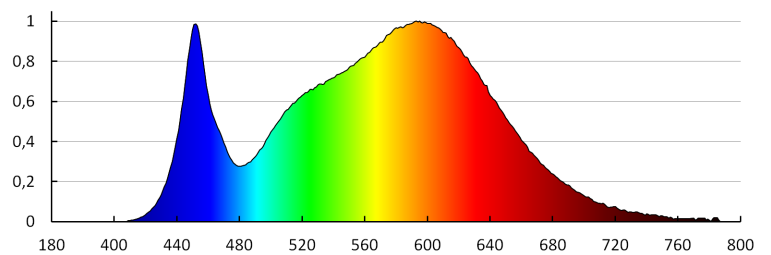

LOGISTIC DATA:

Unit of measurement: unit

Packaging method: 100

Number of units in the packaging: 100

Net unit weight [g]: 90

Grammage [g]: 122

Length of a unit pack [cm]: 10.5

Width of a unit pack [cm]: 3

Height of a unit pack [cm]: 11

Weight of a cardboard box [kg]: 12.2

Width of a cardboard box [cm]: 23

Height of a cardboard box [cm]: 24.5

Length of a cardboard box [cm]: 78

Volume of a cardboard box [m³]: 0.043953

KANLUX S.A. (kat 29580) AREL LED DO 6W-NW / LDC (Polar)