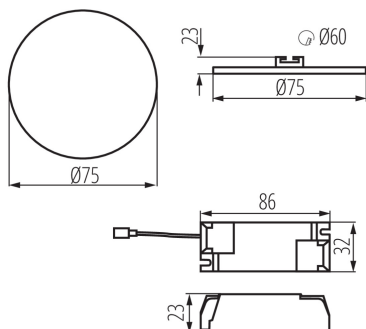

29580 AREL LED DO 6W-NW

Downlight fitting

5905339295804

IP
65/20

ultra
SLIM
panel

HIGH
quality

Kanlux AREL LED is a new family of downlights which do not have frame. High tightness class IP65/20 and exceptional, simple, and at the same time surprising design make Kanlux AREL LED fit into each interior. Thanks to the unique structure, the panel is only 9 mm thick - it is the thinnest panel available on the market.

GENERAL DATA:

Colour: white

Place of assembly: Recessed mount in the ceiling

Place of application: Indoors

Minimum distance from the illuminated object: 0,5m

Compatible with a dimmer: no

Replaceable light source: no

The product is not suitable to be covered with a heat-insulating material: yes

Height [mm]: 23

Diameter [mm]: 75

Assembly hole [mm]: Ø60

Integrated LED light source: yes

TECHNICAL DATA:

Rated voltage [V]: 220-240 AC

Downlight fitting

Lamp-ignition time [s]: $\leq 0,5$

IP class: 65/20

LOGISTIC DATA:

Unit of measurement: unit

Packaging method: 100

Number of units in the packaging: 100

Net unit weight [g]: 90