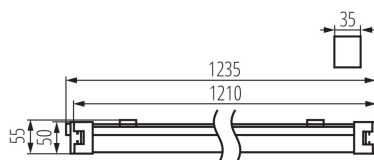

27115 TP SLIM LED 40W-NW

Linear LED luminaire

5905339271150

up to
110 $\frac{\text{lm}}{\text{W}}$

Kanlux TP SLIM LED is a small hermetic fitting which can be mounted on a surface or in a suspended form. Assembly is convenient thanks to adjustable holders and quick couplings. Owing to IP65 tightness class and IK 08 resistance to impact, you can use the fitting in such places as: industrial rooms, warehouses, car parks and garages.

GENERAL DATA:

Colour: white

Place of assembly: ceiling mounted, wall mounted

Place of application: Indoors and outdoors

Minimum distance from the illuminated object: 0,5m

Compatible with a dimmer: no

Replaceable light source: no

Length [mm]: 1235

Width [mm]: 35

Height [mm]: 55

Integrated LED light source: yes

TECHNICAL DATA:

Rated voltage [V]: 220-240 AC

Rated frequency [Hz]: 50/60

Maximum power [W]: 40