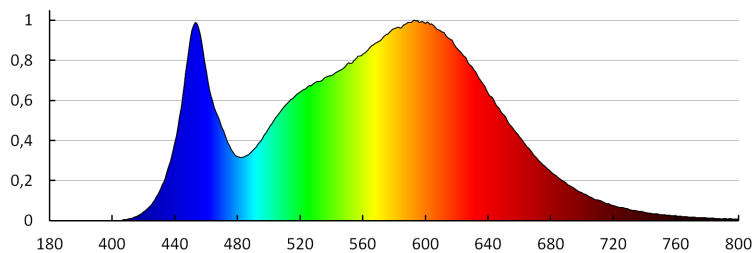

LOGISTIC DATA:

Unit of measurement: unit

Packaging method: 12

Number of units in the packaging: 12

Net unit weight [g]: 560

Grammage [g]: 664.17

Length of a unit pack [cm]: 127.5

Width of a unit pack [cm]: 5.5

Height of a unit pack [cm]: 4

Weight of a cardboard box [kg]: 7.97004

Width of a cardboard box [cm]: 18

Height of a cardboard box [cm]: 18

Length of a cardboard box [cm]: 130

Volume of a cardboard box [m³]: 0.04212

KANLUX S.A. (kat 27115) TP SLIM LED 40W-NW / LDC (Polar)