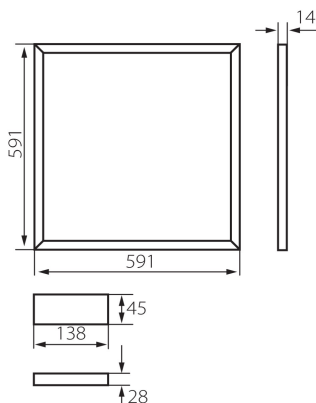

LED lighting frame

5905339267702

LED panels are very popular lighting elements in office interiors. Due to their durability, energy efficiency and aesthetics, they have replaced extent raster luminaires to a large. Kanlux AVAR LED is a new dimension in LED panels distinguished by modern technology and the shape of frame which emits intense and impressive light.

GENERAL DATA:

Colour: white

Place of assembly: Recessed mount in the ceiling

Place of application: Indoors

Minimum distance from the illuminated object: 0,5m

Compatible with a dimmer: no

Replaceable light source: no

The product is not suitable to be covered with a heat-insulating material: yes

Feeder included: yes

Length [mm]: 591

Width [mm]: 591

Height [mm]: 14

Integrated LED light source: yes

TECHNICAL DATA:

Rated voltage [V]: 220-240 AC

Rated frequency [Hz]: 50/60

Maximum power [W]: 40

Class of protection against electric shock: II

Lampshade material: plastic

Diode type: LED SMD

Luminous flux [lm]: 3600

Colour temperature: white

Colour temperature [K]: 4000

Colour uniformity [SDCM]: ≤6

Colour-rendering index Ra: ≥80

Service life [h]: 25000

Number of on/off cycles: ≥15000

Lighting angle [°]: 110

Luminous efficiency of the lamp [lm/W]: 90

Ambient temperature range to which the product can be exposed: 5÷25

Shade type: opal

Enclosure material: aluminum alloy

Panel/frame material: plastic

Connection type: Terminal block

Range of sections of wires used [mm²]: 0,75