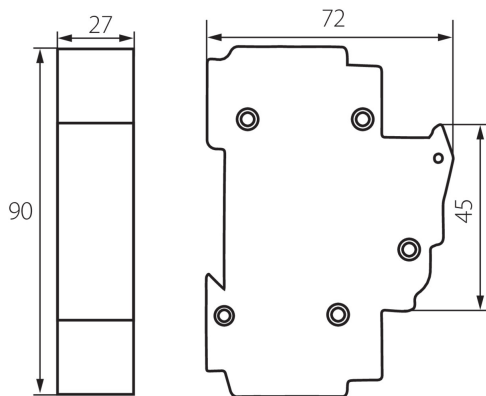

23341 KSF02-63-1P

TH35 rail-mounted fuse switch, D02

5905339233417

Switch disconnecter with a KSF fuse is an apparatus enabling replacement of the fuse element protecting electrical installations with D02 system fuses.

GENERAL DATA:

Colour: white

TECHNICAL DATA:

Rated voltage [V]: 230 AC

LOGISTIC DATA:

Unit of measurement: unit

Packaging method: 6

Number of units in the secondary packaging: 6

Number of units in the packaging: 72

Net unit weight [g]: 140

Grammage [g]: 153.19

Length of a unit pack [cm]: 2.5

Width of a unit pack [cm]: 7.5

Height of a unit pack [cm]: 9

Weight of a cardboard box [kg]: 11.02968

Width of a cardboard box [cm]: 22

Height of a cardboard box [cm]: 26

Length of a cardboard box [cm]: 34

Volume of a cardboard box [m³]: 0.019448