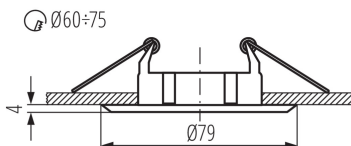

02791 VIDI CTC-5514-C

Ceiling-mounted spotlight fitting

5905339027917

Kanlux VIDI is a family of simple in their form, diverse spot-beam holders. You can compose diverse lighting sets of them, choosing from among many colours of these aluminium holders.

GENERAL DATA:

Colour: chrome

Necessity of using self-shielding lamps: yes

Place of assembly: Recessed mount in the ceiling

Place of application: Indoors

Minimum distance from the illuminated object: 0,5m

Replaceable light source: yes

The product is not suitable to be installed on a normally flammable surface: >35W

The product is not suitable to be covered with a heat-insulating material: yes

Light source included: no

Height [mm]: 25

Diameter [mm]: 79

Assembly hole [mm]: Ø60-75

Wire length [m]: 0.12

TECHNICAL DATA:

Rated voltage [V]: 12 AC; 12 DC

Maximum power [W]: max 50

Class of protection against electric shock: III

Light source: MR16

Cap: Gx5,3

Ambient temperature range to which the product can be exposed: 5÷25

The fixture is adapted to the light sources of the following energy classes: A++,A+,A,B,C,D,E

Enclosure material: aluminum alloy

Connection type: Free cable ends

Wire diameter [mm²]: 0.75

Lighting-fixture angle regulation: none

IP class: 20

LOGISTIC DATA:

Unit of measurement: unit

Packaging method: 50

Number of units in the secondary packaging: 1

Number of units in the packaging: 50

Net unit weight [g]: 40

Grammage [g]: 69

Length of a unit pack [cm]: 8.5