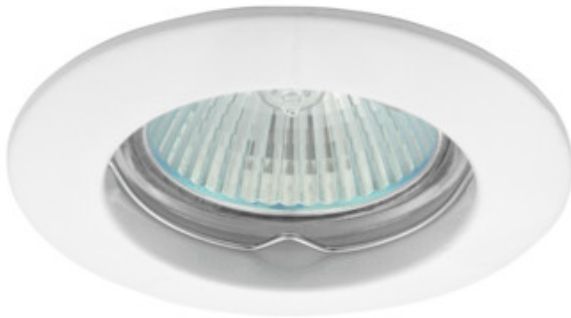

02790 VIDI CTC-5514-W

Ceiling-mounted spotlight fitting

5905339027900

Kanlux VIDI is a family of simple in their form, diverse spot-beam holders. You can compose diverse lighting sets of them, choosing from among many colours of these aluminium holders.

GENERAL DATA:

Colour: white

Necessity of using self-shielding lamps: yes

Place of assembly: Recessed mount in the ceiling

Place of application: Indoors

Minimum distance from the illuminated object: 0,5m

Replaceable light source: yes

The product is not suitable to be installed on a normally flammable surface: >35W

The product is not suitable to be covered with a heat-insulating material: yes

Light source included: no

Height [mm]: 25

Diameter [mm]: 79

Ambient temperature range to which the product can be exposed: 5÷25

The fixture is adapted to the light sources of the following energy classes: A++,A+,A,B,C,D,E

Enclosure material: aluminum alloy

Connection type: Free cable ends