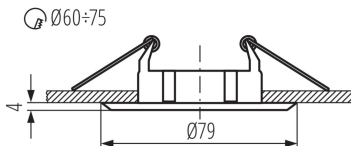

02790 VIDI CTC-5514-W

Ceiling-mounted spotlight fitting

5905339027900

Kanlux VIDI is a family of simple in their form, diverse spot-beam holders. You can compose diverse lighting sets of them, choosing from among many colours of these aluminium holders.

GENERAL DATA:

Colour: white

Necessity of using self-shielding lamps: yes

Place of assembly: Recessed mount in the ceiling

Place of application: Indoors

Minimum distance from the illuminated object: 0,5m

Replaceable light source: yes

The product is not suitable to be installed on a normally flammable surface: >35W

The product is not suitable to be covered with a heat-insulating material: yes

Light source included: no

Height [mm]: 25

Diameter [mm]: 79

Assembly hole [mm]: Ø60-75

Wire length [m]: 0.12

TECHNICAL DATA:

Rated voltage [V]: 12 AC; 12 DC

Maximum power [W]: max 50

Class of protection against electric shock: III

Light source: MR16

Cap: Gx5,3

Ambient temperature range to which the product can be exposed: 5÷25

The fixture is adapted to the light sources of the following energy classes: A++,A+,A,B,C,D,E

Enclosure material: aluminum alloy

Connection type: Free cable ends

Wire diameter [mm²]: 0.75

Lighting-fixture angle regulation: none

IP class: 20

LOGISTIC DATA:

Unit of measurement: unit

Packaging method: 50

Number of units in the secondary packaging: 1

Number of units in the packaging: 50

Net unit weight [g]: 40

Grammage [g]: 69

Length of a unit pack [cm]: 8.5