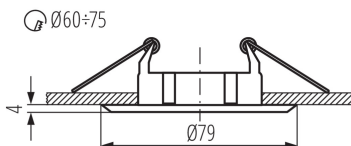

Ceiling-mounted spotlight fitting

5905339027931

Kanlux VIDİ is a family of simple in their form, diverse spot-beam holders. You can compose diverse lighting sets of them, choosing from among many colours of these aluminium holders.

GENERAL DATA:

Colour: chrome matte

Necessity of using self-shielding lamps: yes

Place of assembly: Recessed mount in the ceiling

Place of application: Indoors

Minimum distance from the illuminated object: 0,5m

Replaceable light source: yes

The product is not suitable to be installed on a normally flammable surface: >35W

The product is not suitable to be covered with a heat-insulating material: yes

Light source included: no

Height [mm]: 25

Diameter [mm]: 79

Assembly hole [mm]: Ø60-75

Wire length [m]: 0.12

TECHNICAL DATA:

Rated voltage [V]: 12 AC; 12 DC

Maximum power [W]: max 50

Class of protection against electric shock: III

Light source: MR16

Cap: Gx5,3

Ambient temperature range to which the product can be exposed: 5÷25

The fixture is adapted to the light sources of the following energy classes: A++,A+,A,B,C,D,E

Enclosure material: aluminum alloy

Connection type: Free cable ends

Wire diameter [mm²]: 0.75

Lighting-fixture angle regulation: none

IP class: 20

LOGISTIC DATA:

Unit of measurement: unit

Packaging method: 50

Number of units in the secondary packaging: 1

Number of units in the packaging: 50

Net unit weight [g]: 40

Grammage [g]: 69

Length of a unit pack [cm]: 8.5