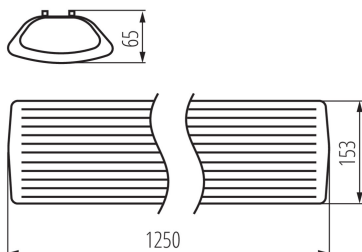

26961 MEBA 4LED 2X120 PS

T8 LED tube linear fittings

5905339269614

Kanlux MEBA 4LED is a LED version of Kanlux MEBA linear luminaire. T8 LED tubes used in it guarantee more economical and longer operation, which positively translates into the comfort of use in beauty and hairdresser salons, and office spaces.

GENERAL DATA:

Colour: white

Place of assembly: ceiling mounted

Place of application: Indoors

Minimum distance from the illuminated object: 0,5m

Replaceable light source: yes

Light source included: no

Power supply of T8 LED fluorescent lamps: Unilateral

Length [mm]: 1250

Width [mm]: 153

Height [mm]: 65

TECHNICAL DATA:

Rated voltage [V]: 220-240 AC

Rated frequency [Hz]: 50/60

Maximum power [W]: 2 x max 36

Class of protection against electric shock: I

Lampshade material: PS

Light source: T8 LED

Cap: G13

Ambient temperature range to which the product can be exposed: 5÷25

The fixture is adapted to the light sources of the following energy classes: A++,A+,A

Enclosure material: plastic, steel

Connection type: Bolt terminal block

Range of sections of wires used [mm²]: 1-2,5

IP class: 20

LOGISTIC DATA:

Unit of measurement: unit

Packaging method: 6

Number of units in the secondary packaging: 1

Number of units in the packaging: 6

Net unit weight [g]: 1200

Grammage [g]: 1525

Length of a unit pack [cm]: 127

Width of a unit pack [cm]: 15.5

Height of a unit pack [cm]: 7