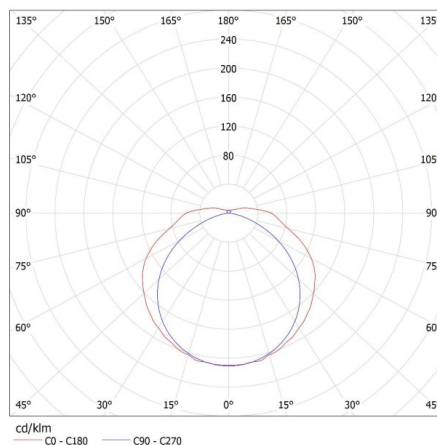

KANLUX S.A. (kat 26961) MEBA 4LED 2X120 PS + GLASSv2 / LDC (Polar)