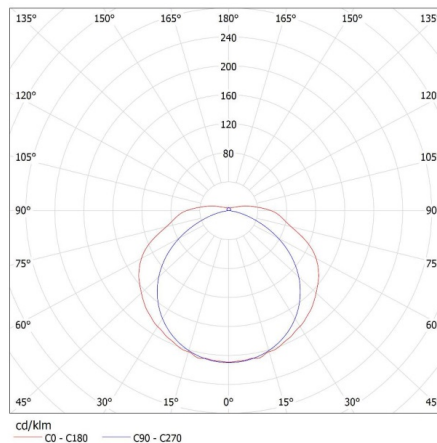

ADDITIONAL INFORMATION:

- the fittings are intended for sources T8 LED 220-240 V~; 50/60 Hz with one-sided power supply

KANLUX S.A. (kat 26961) MEBA 4LED 2X120 PS + GLASSv3 / LDC (Polar)

Luminaire: KANLUX S.A. (kat 26961) MEBA 4LED 2X120 PS + GLASSv3
Lamps: 2 x T8 LED GLASSv3 18W-NW