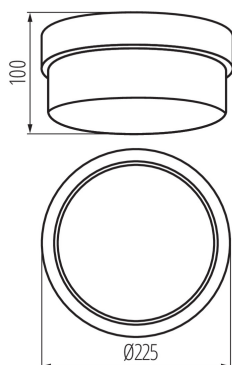

04260 TUNA S1101-W

Ceiling-mounted light fitting with replaceable light source

5905339042606

Kanlux TUNA ceiling light fixture is a good choice for staircases, basements, attics and other such rooms. Proper level of protection against dust and moisture allows for its use both indoors and outdoors.

GENERAL DATA:

Colour: white
Place of assembly: wall mounted, ceiling mounted
Place of application: Indoors and outdoors
Minimum distance from the illuminated object: 0,5m
Replaceable light source: yes
Light source included: no
Height [mm]: 100
Diameter [mm]: 225

TECHNICAL DATA:

Rated voltage [V]: 220-240 AC
Rated frequency [Hz]: 50/60
Maximum power [W]: max 100
Class of protection against electric shock: II
Lampshade material: glass
Light source: GLS/CFL/LED
Cap: E27
The fixture is adapted to the light sources of the following energy classes: A++,A+,A,B,C,D,E
Enclosure material: plastic
Connection type: Terminal block
Range of sections of wires used [mm²]: 1-1,5
IP class: 44

LOGISTIC DATA:

Unit of measurement: unit
Packaging method: 5
Number of units in the secondary packaging: 1
Number of units in the packaging: 5
Net unit weight [g]: 1150
Grammage [g]: 1375
Length of a unit pack [cm]: 22.5
Width of a unit pack [cm]: 11
Height of a unit pack [cm]: 23
Weight of a cardboard box [kg]: 6.875
Width of a cardboard box [cm]: 24
Height of a cardboard box [cm]: 47
Length of a cardboard box [cm]: 45
Volume of a cardboard box [m³]: 0.05076