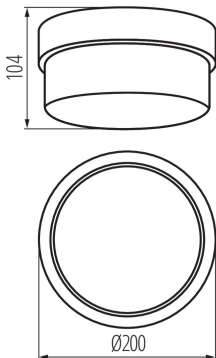

08091 TUNA MINI N

Ceiling-mounted light fitting with replaceable light source

5905339080912

Kanlux TUNA ceiling light fixture is a good choice for staircases, basements, attics and other such rooms. Proper level of protection against dust and moisture allows for its use both indoors and outdoors.

GENERAL DATA:

Colour: white

Place of assembly: wall mounted, ceiling mounted

Place of application: Indoors and outdoors

Minimum distance from the illuminated object: 0,5m

Replaceable light source: yes

Light source included: no

Height [mm]: 104

Diameter [mm]: 200

TECHNICAL DATA:

Rated voltage [V]: 220-240 AC

Rated frequency [Hz]: 50/60

Maximum power [W]: max 100

Class of protection against electric shock: II

Lampshade material: glass

Light source: GLS/CFL/LED

Cap: E27

Ambient temperature range to which the product can be exposed: -10÷35

The fixture is adapted to the light sources of the following energy classes: A++,A+,A,B,C,D,E

Enclosure material: plastic

Connection type: Terminal block

Range of sections of wires used [mm²]: 1-1,5

IP class: 44

LOGISTIC DATA:

Unit of measurement: unit

Packaging method: 10

Number of units in the secondary packaging: 1

Number of units in the packaging: 10

Net unit weight [g]: 720

Grammage [g]: 786

Length of a unit pack [cm]: 20

Width of a unit pack [cm]: 20

Height of a unit pack [cm]: 10

Weight of a cardboard box [kg]: 7.86

Width of a cardboard box [cm]: 40

Height of a cardboard box [cm]: 33