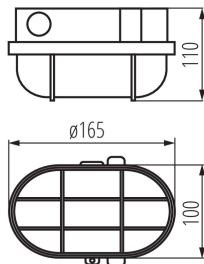

Bulkhead fixture

5905339705235

Kanlux MILO is a classic channel luminaire used usually in technical rooms, garages, basements, staircases, corridors, etc. The luminaire has a metal (7040T) or plastic (7040T/P) protective mesh which protects the shade from mechanical damage.

GENERAL DATA:

Colour: grey

Place of assembly: wall mounted, ceiling mounted

Place of application: Indoors and outdoors

Minimum distance from the illuminated object: 0,5m

Replaceable light source: yes

Length [mm]: 165

Width [mm]: 100

Height [mm]: 110

TECHNICAL DATA:

Rated voltage [V]: 220-240 AC

Rated frequency [Hz]: 50/60

Maximum power [W]: max 60

Class of protection against electric shock: II

Lampshade material: glass

Light source: GLS/CFL/LED

Cap: E27

The fixture is adapted to the light sources of the following energy classes: A++,A+,A,B,C,D,E

Enclosure material: plastic

Connection type: Terminal block

Range of sections of wires used [mm²]: 1-1,5

IK class: 06

IP class: 54

LOGISTIC DATA:

Unit of measurement: unit

Packaging method: 12

Number of units in the packaging: 12

Net unit weight [g]: 410

Grammage [g]: 441.67

Length of a unit pack [cm]: 18

Width of a unit pack [cm]: 13

Height of a unit pack [cm]: 12

Weight of a cardboard box [kg]: 5.30004

Width of a cardboard box [cm]: 18

Height of a cardboard box [cm]: 35

Length of a cardboard box [cm]: 48