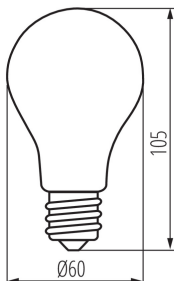

LED light source

5905339296054

Kanlux XLED combines the best features of traditional bulbs and modern LED light sources. Therefore, we talk about it as the first real LED bulb. A glass bulb in the shape of a traditional bulb and LED diodes placed in such a way so that light can part in all directions, and the angle of light comes to even 320 degrees!

GENERAL DATA:

Colour: transparent
Lamp designed for decorative lighting: Not applicable
Compatible with a dimmer: no
Height [mm]: 105
Diameter [mm]: 60
Mercury content: no

TECHNICAL DATA:

Rated voltage [V]: 220-240 AC
Rated frequency [Hz]: 50/60
Lamp-power factor: 0.5
Rated power [W]: 10
Lampshade material: glass
Light source: A60
Diode type: LED FILAMENT
Total rated luminous flux [lm]: 1520
Colour temperature: Warm white
Colour temperature [K]: 2700
Colour uniformity [SDCM]: ≤6
Colour-rendering index Ra: ≥80
Cap: E27
Rated lamp-service life [h]: 10000
Number of on/off cycles: ≥15000
Rated beam angle [°]: 320
Rated light level [°]: 320
Light source EEL: A++
Lamp rated current [mA]: 78
Annual power consumption [kWh/1000h]: 10
Luminous efficiency of the lamp [lm/W]: 152
Ignition time [s]: ≤0,5
Lamp-heating time to 60% of the full luminous flux [s]:
Negligible
Lamp-heating time to 95% [s]: <2
Lamp premature-failure indicator: <5% po 1000h
Lamp service life factor after the period of 6000h [%]:
≥90
Luminous flux retention factor at the end of rated service life [%]: ≥70