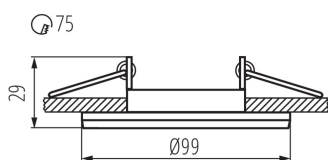

Ring for spotlight fittings

5905339267443

The Kanlux COLIE decorative rings will allow making very original arrangements in each house. They are characterized by elegant and original design ensuring, at the same time, discrete distribution of light. The COLIE series is intended for building in a ceiling. They work well as additional lighting both at homes, in bars and in restaurants, in places where you want to emphasize an interesting arrangement of a room.

GENERAL DATA:

Colour: grey
Necessity of using self-shielding lamps: yes
Place of assembly: Recessed mount in the ceiling
Place of application: Indoors
Minimum distance from the illuminated object: 0,5m
Decorative ring without a ceramic frame: yes
Replaceable light source: yes
The product is not suitable to be covered with a heat-insulating material: yes
Light source included: no
Height [mm]: 29
Diameter [mm]: 99
Assembly hole [mm]: Ø75

TECHNICAL DATA:

Rated voltage [V]: 12 AC; 12 DC; 220-240 AC
Maximum power [W]: max 35
Class of protection against electric shock: II/III
Light source: MR16/PAR16
Cap: Gx5,3/GU10
Ambient temperature range to which the product can be exposed: 5÷25
The fixture is adapted to the light sources of the following energy classes: A++,A+,A,B,C,D,E
Enclosure material: aluminum alloy
Lighting-fixture angle regulation: in one axis
Lighting-fixture angle regulation [°]: 15
IP class: 20

LOGISTIC DATA:

Unit of measurement: unit
Packaging method: 100
Number of units in the secondary packaging: 1
Number of units in the packaging: 100
Net unit weight [g]: 72
Grammage [g]: 105.3