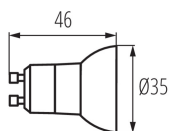

33081 REMI LED GU10-WW

LED light source

5905339330819

LED light sources Kanlux REMI LED are designed for small-size luminaires. Their illumination angle is 120°. The bulb is distinguished by its small size so it will be useful for neat, small lamps.

GENERAL DATA:

Colour: white
Compatible with a dimmer: no
Height [mm]: 46
Diameter [mm]: 35
Mercury content: no

TECHNICAL DATA:

Rated voltage [V]: 220-240 AC
Rated frequency [Hz]: 50
Lamp-power factor: 0.4
Rated power [W]: 2,2
Material: plastic
Light source: PAR11
Diode type: LED SMD
Total rated luminous flux [lm]: 180
Colour temperature: Warm white
Colour temperature [K]: 3000
Colour uniformity [SDCM]: ≤6
Colour-rendering index Ra: ≥80
Cap: GU10
Rated lamp-service life [h]: 15000
Number of on/off cycles: ≥15000
Rated beam angle [°]: 120
Rated light level [°]: 120
Light source EEL: A++
Lamp rated current [mA]: 20
Annual power consumption [kWh/1000h]: 2
Ignition time [s]: ≤0,5
Lamp-heating time to 60% of the full luminous flux [s]:
Negligible
Lamp-heating time to 95% [s]: <2
Lamp premature-failure indicator: <5% po 1000h
Lamp service life factor after the period of 6000h [%]:
≥90
Luminous flux retention factor at the end of rated service life [%]: ≥70
Luminous flux retention factor after the period of 6000h [%]: ≥80
Rated useful luminous flux [lm]: 150

LED light source

Rated peak light intensity [cd]: 75

Light source shape: spot

LOGISTIC DATA:

Unit of measurement: unit

Packaging method: 10

Number of units in the secondary packaging: 10

Number of units in the packaging: 100

Net unit weight [g]: 18

Grammage [g]: 36.6

Length of a unit pack [cm]: 8.5

Width of a unit pack [cm]: 5

Height of a unit pack [cm]: 10.5

Weight of a cardboard box [kg]: 3.66

Width of a cardboard box [cm]: 30