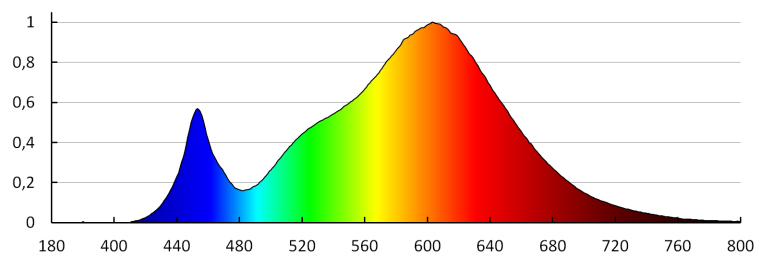

LED light source

Rated peak light intensity [cd]: 75

Light source shape: spot

LOGISTIC DATA:

Unit of measurement: unit

Packaging method: 10

Number of units in the secondary packaging: 10

Number of units in the packaging: 100

Net unit weight [g]: 18

Grammage [g]: 36.6

Length of a unit pack [cm]: 8.5

Width of a unit pack [cm]: 5

Height of a unit pack [cm]: 10.5

Weight of a cardboard box [kg]: 3.66

Width of a cardboard box [cm]: 30

Height of a cardboard box [cm]: 24

Length of a cardboard box [cm]: 47

Volume of a cardboard box [m³]: 0.03384