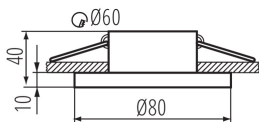

33122 FLINI IP44 DSO-B

Ring for spotlight fittings

5905339331229

IP
44/20

Kanlux FLINI are ceiling luminaires dedicated for bathrooms and rooms with increased humidity. Thanks to their design, they are resistant to moisture (IP44). Kanlux FLINI are available in two shapes - round and square. You can choose between matt white or matt black. Two such universal colours will allow us to match these lamps to almost any interior. .

GENERAL DATA:

Colour: black

Place of assembly: Recessed mount in the ceiling

Place of application: Indoors

Minimum distance from the illuminated object: 0,5m

Decorative ring without a ceramic frame: yes

Replaceable light source: yes

The product is not suitable to be covered with a heat-insulating material: yes

Light source included: no

Height [mm]: 50

Diameter [mm]: 80

Assembly hole [mm]: Ø60

TECHNICAL DATA:

Rated voltage [V]: 12 AC; 12 DC; 220-240 AC

Maximum power [W]: max 10

Class of protection against electric shock: II/III

Light source: MR16/PAR16

Cap: Gx5,3/GU10

The fixture is adapted to the light sources of the following energy classes: A++,A+,A

Enclosure material: aluminum alloy

Lighting-fixture angle regulation: none

IP class: 44/20

LOGISTIC DATA:

Unit of measurement: unit

Packaging method: 50

Number of units in the secondary packaging: 1

Number of units in the packaging: 50

Net unit weight [g]: 92

Grammage [g]: 140

Length of a unit pack [cm]: 9

Width of a unit pack [cm]: 10

Height of a unit pack [cm]: 5.5

Weight of a cardboard box [kg]: 7

Width of a cardboard box [cm]: 23