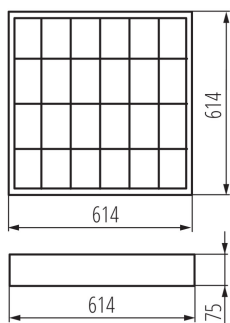

Ceiling louver fitting

5905339226716

Kanlux NOTUS 4LED luminaires are façade raster luminaires adapted to T8 LED fluorescent lamps. They are manufactured in Poland of components provided by Polish suppliers. Raster lighting is a solution for office and industrial interiors. Additionally, LED fluorescent lamps contribute to lower energy consumption.

GENERAL DATA:

Colour: white
Place of assembly: ceiling mounted
Place of application: Indoors
Minimum distance from the illuminated object: 0,5m
Replaceable light source: yes
Light source included: no
Power supply of T8 LED fluorescent lamps: Unilateral
Length [mm]: 614
Width [mm]: 614
Height [mm]: 75

TECHNICAL DATA:

Rated voltage [V]: 220-240 AC
Rated frequency [Hz]: 50/60
Maximum power [W]: 4 x max 18
Class of protection against electric shock: I
Light source: T8 LED
Cap: G13
Ambient temperature range to which the product can be exposed: 5÷25
The fixture is adapted to the light sources of the following energy classes: A++,A+,A
Enclosure material: steel
Reflector material: aluminum alloy
Connection type: Self-clamping block
Range of sections of wires used [mm²]: 1÷2,5
IP class: 20

LOGISTIC DATA:

Unit of measurement: unit
Packaging method: 1
Number of units in the secondary packaging: 1
Number of units in the packaging: 1
Net unit weight [g]: 2670
Grammage [g]: 3280
Length of a unit pack [cm]: 65
Width of a unit pack [cm]: 62.5