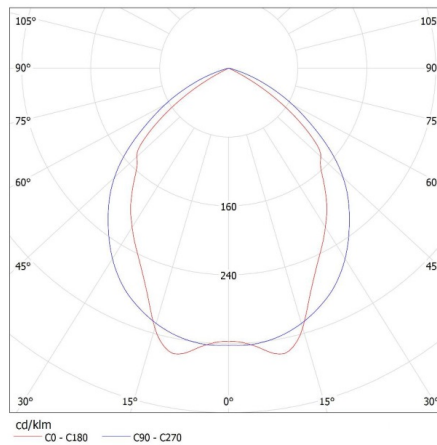

Height of a unit pack [cm]: 8.5
Weight of a cardboard box [kg]: 3.28
Width of a cardboard box [cm]: 63
Height of a cardboard box [cm]: 8.8
Length of a cardboard box [cm] : 65.5
Volume of a cardboard box [m³]: 0.036313

KANLUX S.A. (kat 22671) NOTUS 4LED 418 NT + GLASSv2 / Krzywa rozsyłu światła (biegunowo)