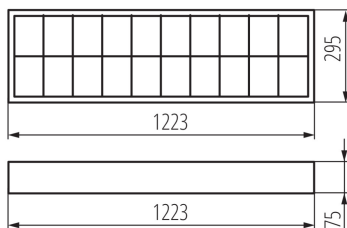

Ceiling louver fitting

5905339226723

Kanlux NOTUS 4LED luminaires are façade raster luminaires adapted to T8 LED fluorescent lamps. They are manufactured in Poland of components provided by Polish suppliers. Raster lighting is a solution for office and industrial interiors. Additionally, LED fluorescent lamps contribute to lower energy consumption.

GENERAL DATA:

Colour: white
Place of assembly: ceiling mounted
Place of application: Indoors
Minimum distance from the illuminated object: 0,5m
Replaceable light source: yes
Light source included: no
Power supply of T8 LED fluorescent lamps: Unilateral
Length [mm]: 1223
Width [mm]: 295
Height [mm]: 75

TECHNICAL DATA:

Rated voltage [V]: 220-240 AC
Rated frequency [Hz]: 50/60
Maximum power [W]: 2 x max 36
Class of protection against electric shock: I
Light source: T8 LED
Cap: G13
Ambient temperature range to which the product can be exposed: 5÷25
The fixture is adapted to the light sources of the following energy classes: A++,A+,A
Enclosure material: steel
Reflector material: aluminum alloy
Connection type: Self-clamping block
Range of sections of wires used [mm²]: 1÷2,5
IP class: 20

LOGISTIC DATA:

Unit of measurement: unit
Packaging method: 1
Number of units in the secondary packaging: 1
Number of units in the packaging: 1
Net unit weight [g]: 2600
Grammage [g]: 3130
Length of a unit pack [cm]: 125
Width of a unit pack [cm]: 30.5