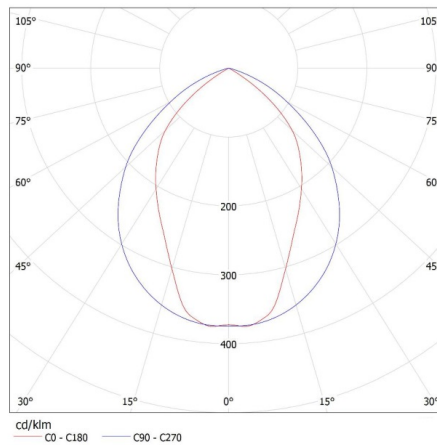

Height of a unit pack [cm]: 8.5
Weight of a cardboard box [kg]: 3.13
Width of a cardboard box [cm]: 31
Height of a cardboard box [cm]: 8.8
Length of a cardboard box [cm] : 125.5
Volume of a cardboard box [m³]: 0.034236

KANLUX S.A. (kat 22672) NOTUS 4LED 236 NT + GLASSv2 / Krzywa rozsyłu światła (biegunowo)