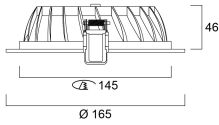

TECHNICAL DRAWINGS