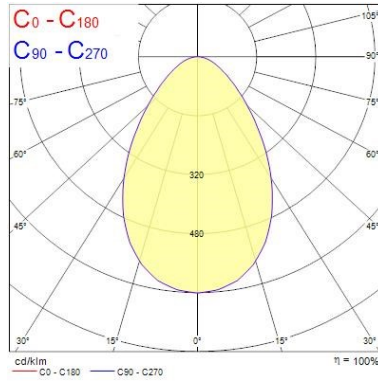

### Optical data

Fixture luminous flux (lm)	740
Luminaire efficacy (lm/W)	93
LOR (%)	100
Colour temperature (K)	3000
Light colour	Warm White
CRI (Ra)	80
Adjustable chromaticity	N
Beam Angle (°)	64
Distribution type	Direct

### Physical data

Housing colour	White
IP rating	IP44/20
IK rating	IK02
Diffuser finish	Opaal
Diffuser material	PC Polycarbonate
Reflector finish	Other
Nominal Product Length (mm)	165
Nominal Product Width (mm)	165
Nominal Product Height (mm)	55
Weight (kg)	0.6

## PHOTOMETRY

Distance [m]      Cone diameter [m]      Illuminance [lx]

— C0 - C180 (Half beam angle: 70.8°)