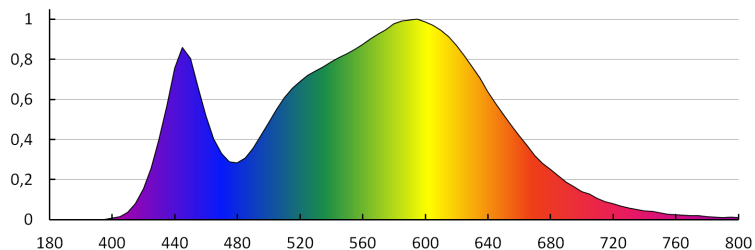

LOGISTIC DATA:

Unit of measurement: unit

Packaging method: 100

Number of units in the secondary packaging: 1

Number of units in the packaging: 100

Net unit weight [g]: 34

Grammage [g]: 52.9

Length of a unit pack [cm]: 5

Width of a unit pack [cm]: 5

Height of a unit pack [cm]: 9

Weight of a cardboard box [kg]: 5.29

Width of a cardboard box [cm]: 28

Height of a cardboard box [cm]: 21

Length of a cardboard box [cm]: 52.5

Volume of a cardboard box [m³]: 0.03087

KANLUX S.A. (kat 22736) SIGO R50 LED E14-NW / LDC (Polar)