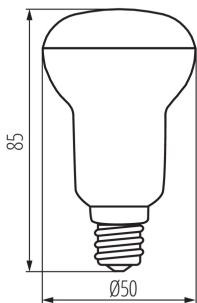

22736 SIGO R50 LED E14-NW

LED light source

5905339227362

Kanlux SIGO LED is both energy-efficient and 25 times more durable than traditional reflector bulbs. Since their shape and size resembles standard reflector bulbs, they are easily replaceable without additional modifications.

GENERAL DATA:

Colour: white

Lamp designed for decorative lighting: Not applicable

Compatible with a dimmer: no

Height [mm]: 86

Diameter [mm]: 50

Mercury content: no

TECHNICAL DATA:

Rated voltage [V]: 220-240 AC

Rated frequency [Hz]: 50/60

Lamp-power factor: 0.5

Rated power [W]: 6

Lampshade material: plastic

Light source: R50

Diode type: LED SMD

Total rated luminous flux [lm]: 480

Colour temperature: white

Colour temperature [K]: 4000

Colour uniformity [SDCM]: ≤6

Colour-rendering index Ra: ≥80

Cap: E14

Rated lamp-service life [h]: 15000

Number of on/off cycles: ≥15000

Rated beam angle [°]: 120

Rated light level [°]: 120

Light source EEI: A+

Lamp rated current [mA]: 47

Annual power consumption [kWh/1000h]: 6

Luminous efficiency of the lamp [lm/W]: 80

Ignition time [s]: ≤0,5

Lamp-heating time to 60% of the full luminous flux [s]:
Negligible

Lamp-heating time to 95% [s]: <2

Lamp premature-failure indicator: <5% po 1000h

Lamp service life factor after the period of 6000h [%]:
≥90

Luminous flux retention factor at the end of rated service life [%]: ≥70

Luminous flux retention factor after the period of 6000h