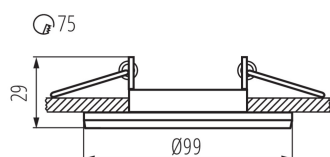

Ring for spotlight fittings

5905339267436

The Kanlux COLIE decorative rings will allow making very original arrangements in each house. They are characterized by elegant and original design ensuring, at the same time, discrete distribution of light. The COLIE series is intended for building in a ceiling. They work well as additional lighting both at homes, in bars and in restaurants, in places where you want to emphasize an interesting arrangement of a room.

GENERAL DATA:

Colour: black matt
Necessity of using self-shielding lamps: yes
Place of assembly: Recessed mount in the ceiling
Place of application: Indoors
Minimum distance from the illuminated object: 0,5m
Decorative ring without a ceramic frame: yes
Replaceable light source: yes
The product is not suitable to be covered with a heat-insulating material: yes
Light source included: no
Height [mm]: 29
Diameter [mm]: 99
Assembly hole [mm]: Ø75

TECHNICAL DATA:

Rated voltage [V]: 12 AC; 12 DC; 220-240 AC
Maximum power [W]: max 35
Class of protection against electric shock: II/III
Light source: MR16/PAR16
Cap: Gx5,3/GU10
Ambient temperature range to which the product can be exposed: 5÷25
The fixture is adapted to the light sources of the following energy classes: A++,A+,A,B,C,D,E
Enclosure material: aluminum alloy
Lighting-fixture angle regulation: in one axis
Lighting-fixture angle regulation [°]: 15
IP class: 20

LOGISTIC DATA:

Unit of measurement: unit
Packaging method: 100
Number of units in the secondary packaging: 1
Number of units in the packaging: 100
Net unit weight [g]: 72
Grammage [g]: 105.3