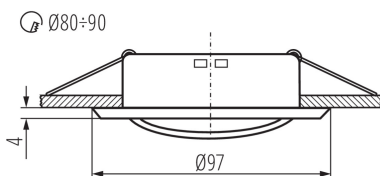

Ceiling-mounted spotlight fitting

5905339003331

Kanlux ARGUS are the most popular and at the same time the simplest eye in its form. Diversity of shapes and colours will make each fan of classics find something for themselves among them. Bulbs with Gx5.3 (12V) light bulb base match the Kanlux ARGUS eyes.

GENERAL DATA:

Colour: matte copper

Necessity of using self-shielding lamps: yes

Place of assembly: Recessed mount in the ceiling

Place of application: Indoors

Minimum distance from the illuminated object: 0,5m

Replaceable light source: yes

The product is not suitable to be installed on a normally flammable surface: >35W

The product is not suitable to be covered with a heat-insulating material: yes

Light source included: no

Height [mm]: 24

Diameter [mm]: 97

Assembly hole [mm]: Ø80-90

Wire length [m]: 0.12

TECHNICAL DATA:

Rated voltage [V]: 12 AC; 12 DC

Maximum power [W]: max 50

Class of protection against electric shock: III

Light source: MR16

Cap: Gx5,3

Ambient temperature range to which the product can be exposed: 5÷25

The fixture is adapted to the light sources of the following energy classes: A++,A+,A,B,C,D,E

Enclosure material: steel

Connection type: Free cable ends

Wire diameter [mm²]: 0.75

Lighting-fixture angle regulation: in one axis

Lighting-fixture angle regulation [°]: 15

IP class: 20

LOGISTIC DATA:

Unit of measurement: unit

Packaging method: 50

Number of units in the secondary packaging: 1

Number of units in the packaging: 50