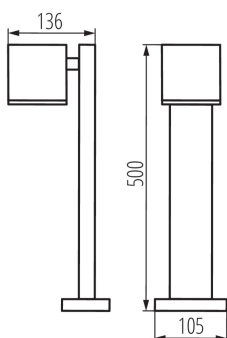

Garden light fitting with replaceable light source

5905339290021

Kanlux GORI garden fixtures are a complete range, they consist of wall lamps and posts. Their square, austere shape is a direct response to market trends. All Kanlux GORI fixtures are equipped with replaceable light sources which give the possibility of a free choice of light colour and intensity around the house.

GENERAL DATA:

Colour: anthracite
Place of assembly: surface mounted
Place of application: Indoors and outdoors
Minimum distance from the illuminated object: 0,5m
Replaceable light source: yes
Light source included: no
Fixture lighting direction: down
Height [mm]: 500

TECHNICAL DATA:

Rated voltage [V]: 220-240 AC
Rated frequency [Hz]: 50/60
Maximum power [W]: max 35
Class of protection against electric shock: I
Light source: PAR16
Cap: GU10
Ambient temperature range to which the product can be exposed: -20÷35
The fixture is adapted to the light sources of the following energy classes: A++,A+,A,B,C,D,E
Enclosure material: aluminum alloy
Protective glass material: Tempered glass
Connection type: Bolt terminal block
Range of sections of wires used [mm²]: 1÷2,5
IP class: 44

LOGISTIC DATA:

Unit of measurement: unit
Packaging method: 6
Number of units in the secondary packaging: 1
Number of units in the packaging: 6
Net unit weight [g]: 950
Grammage [g]: 1203.33
Length of a unit pack [cm]: 14.5
Width of a unit pack [cm]: 11.5
Height of a unit pack [cm]: 51
Weight of a cardboard box [kg]: 7.21998