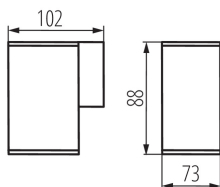

29000 GORI EL 135 D

Garden light fitting with replaceable light source

5905339290007

Kanlux GORI garden fixtures are a complete range, they consist of wall lamps and posts. Their square, austere shape is a direct response to market trends. All Kanlux GORI fixtures are equipped with replaceable light sources which give the possibility of a free choice of light colour and intensity around the house.

GENERAL DATA:

Colour: anthracite
Place of assembly: wall mounted
Place of application: Indoors and outdoors
Minimum distance from the illuminated object: 0,5m
Replaceable light source: yes
Light source included: no
Fixture lighting direction: góra lub dół
Length [mm]: 73
Width [mm]: 102
Height [mm]: 88

TECHNICAL DATA:

Rated voltage [V]: 220-240 AC
Rated frequency [Hz]: 50/60
Maximum power [W]: max 35
Class of protection against electric shock: I
Light source: PAR16
Cap: GU10
Ambient temperature range to which the product can be exposed: -20÷35
The fixture is adapted to the light sources of the following energy classes: A++,A+,A,B,C,D,E
Enclosure material: aluminum alloy
Protective glass material: Tempered glass
Connection type: Bolt terminal block
Range of sections of wires used [mm²]: 1÷2,5
IP class: 44

LOGISTIC DATA:

Unit of measurement: unit
Packaging method: 16
Number of units in the secondary packaging: 1
Number of units in the packaging: 16
Net unit weight [g]: 320
Grammage [g]: 378.13
Length of a unit pack [cm]: 11
Width of a unit pack [cm]: 8