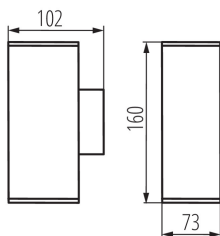

29001 GORI EL 235 D

Garden light fitting with replaceable light source

5905339290014

Kanlux GORI garden fixtures are a complete range, they consist of wall lamps and posts. Their square, austere shape is a direct response to market trends. All Kanlux GORI fixtures are equipped with replaceable light sources which give the possibility of a free choice of light colour and intensity around the house.

GENERAL DATA:

Colour: anthracite
Place of assembly: wall mounted
Place of application: Indoors and outdoors
Minimum distance from the illuminated object: 0,5m
Replaceable light source: yes
Light source included: no
Fixture lighting direction: up and down

TECHNICAL DATA:

Rated voltage [V]: 220-240 AC
Rated frequency [Hz]: 50/60
Maximum power [W]: 2 x max 35
Class of protection against electric shock: I
Light source: PAR16
Cap: GU10
Ambient temperature range to which the product can be exposed: -20÷35
The fixture is adapted to the light sources of the following energy classes: A++,A+,A,B,C,D,E
Enclosure material: aluminum alloy
Protective glass material: Tempered glass
Connection type: Bolt terminal block
Range of sections of wires used [mm²]: 1÷2,5
IP class: 44

LOGISTIC DATA:

Unit of measurement: unit
Packaging method: 16
Number of units in the secondary packaging: 1
Number of units in the packaging: 16
Net unit weight [g]: 470
Grammage [g]: 548.13
Length of a unit pack [cm]: 11
Width of a unit pack [cm]: 8
Height of a unit pack [cm]: 17
Weight of a cardboard box [kg]: 8.77008
Width of a cardboard box [cm]: 35