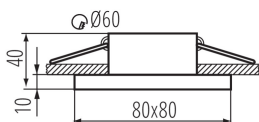

33120 FLINI IP44 DSL-B

Ring for spotlight fittings

5905339331205

IP
44/20

Kanlux FLINI are ceiling luminaires dedicated for bathrooms and rooms with increased humidity. Thanks to their design, they are resistant to moisture (IP44). Kanlux FLINI are available in two shapes - round and square. You can choose between matt white or matt black. Two such universal colours will allow us to match these lamps to almost any interior. .

GENERAL DATA:

Colour: black
Place of assembly: Recessed mount in the ceiling
Place of application: Indoors
Minimum distance from the illuminated object: 0,5m
Decorative ring without a ceramic frame: yes
Replaceable light source: yes
The product is not suitable to be covered with a heat-insulating material: yes
Light source included: no
Length [mm]: 80
Width [mm]: 80
Height [mm]: 50
Assembly hole [mm]: Ø60

TECHNICAL DATA:

Rated voltage [V]: 12 AC; 12 DC; 220-240 AC
Maximum power [W]: max 10
Class of protection against electric shock: II/III
Light source: MR16/PAR16
Cap: Gx5,3/GU10
The fixture is adapted to the light sources of the following energy classes: A++,A+,A
Enclosure material: aluminum alloy
Lighting-fixture angle regulation: none
IP class: 44/20

LOGISTIC DATA:

Unit of measurement: unit
Packaging method: 50
Number of units in the secondary packaging: 1
Number of units in the packaging: 50
Net unit weight [g]: 110
Grammage [g]: 158
Length of a unit pack [cm]: 9
Width of a unit pack [cm]: 10
Height of a unit pack [cm]: 5.5
Weight of a cardboard box [kg]: 7.9