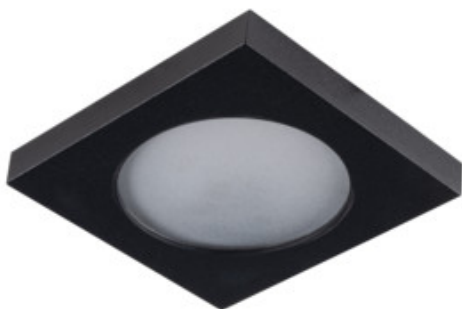

## 33120 FLINI IP44 DSL-B

Ring for spotlight fittings

5905339331205

IP  
44/20

Kanlux FLINI are ceiling luminaires dedicated for bathrooms and rooms with increased humidity. Thanks to their design, they are resistant to moisture (IP44). Kanlux FLINI are available in two shapes - round and square. You can choose between matt white or matt black. Two such universal colours will allow us to match these lamps to almost any interior. .

### GENERAL DATA:

**Colour:** black  
**Place of assembly:** Recessed mount in the ceiling  
**Place of application:** Indoors  
**Minimum distance from the illuminated object:** 0,5m  
**Decorative ring without a ceramic frame:** yes  
**Replaceable light source:** yes  
**The product is not suitable to be covered with a heat-insulating material:** yes  
**Light source included:** no  
**Length [mm]:** 80  
**Width [mm]:** 80  
**Height [mm]:** 50  
**Assembly hole [mm]:** Ø60