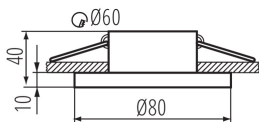

33123 FLINI IP44 DSO-W

Ring for spotlight fittings

5905339331236

IP
44/20

Kanlux FLINI are ceiling luminaires dedicated for bathrooms and rooms with increased humidity. Thanks to their design, they are resistant to moisture (IP44). Kanlux FLINI are available in two shapes - round and square. You can choose between matt white or matt black. Two such universal colours will allow us to match these lamps to almost any interior. .

GENERAL DATA:

Colour: white

Place of assembly: Recessed mount in the ceiling

Place of application: Indoors

Minimum distance from the illuminated object: 0,5m

Decorative ring without a ceramic frame: yes

Replaceable light source: yes

The product is not suitable to be covered with a heat-insulating material: yes

Light source included: no

Height [mm]: 50

Diameter [mm]: 80

Assembly hole [mm]: Ø60

TECHNICAL DATA:

Rated voltage [V]: 12 AC; 12 DC; 220-240 AC

Maximum power [W]: max 10

Class of protection against electric shock: II/III

Light source: MR16/PAR16

Cap: Gx5,3/GU10

The fixture is adapted to the light sources of the following energy classes: A++,A+,A

Enclosure material: aluminum alloy

Lighting-fixture angle regulation: none

IP class: 44/20

LOGISTIC DATA:

Unit of measurement: unit

Packaging method: 50

Number of units in the secondary packaging: 1

Number of units in the packaging: 50

Net unit weight [g]: 92

Grammage [g]: 140

Length of a unit pack [cm]: 9

Width of a unit pack [cm]: 10

Height of a unit pack [cm]: 5.5

Weight of a cardboard box [kg]: 7

Width of a cardboard box [cm]: 23